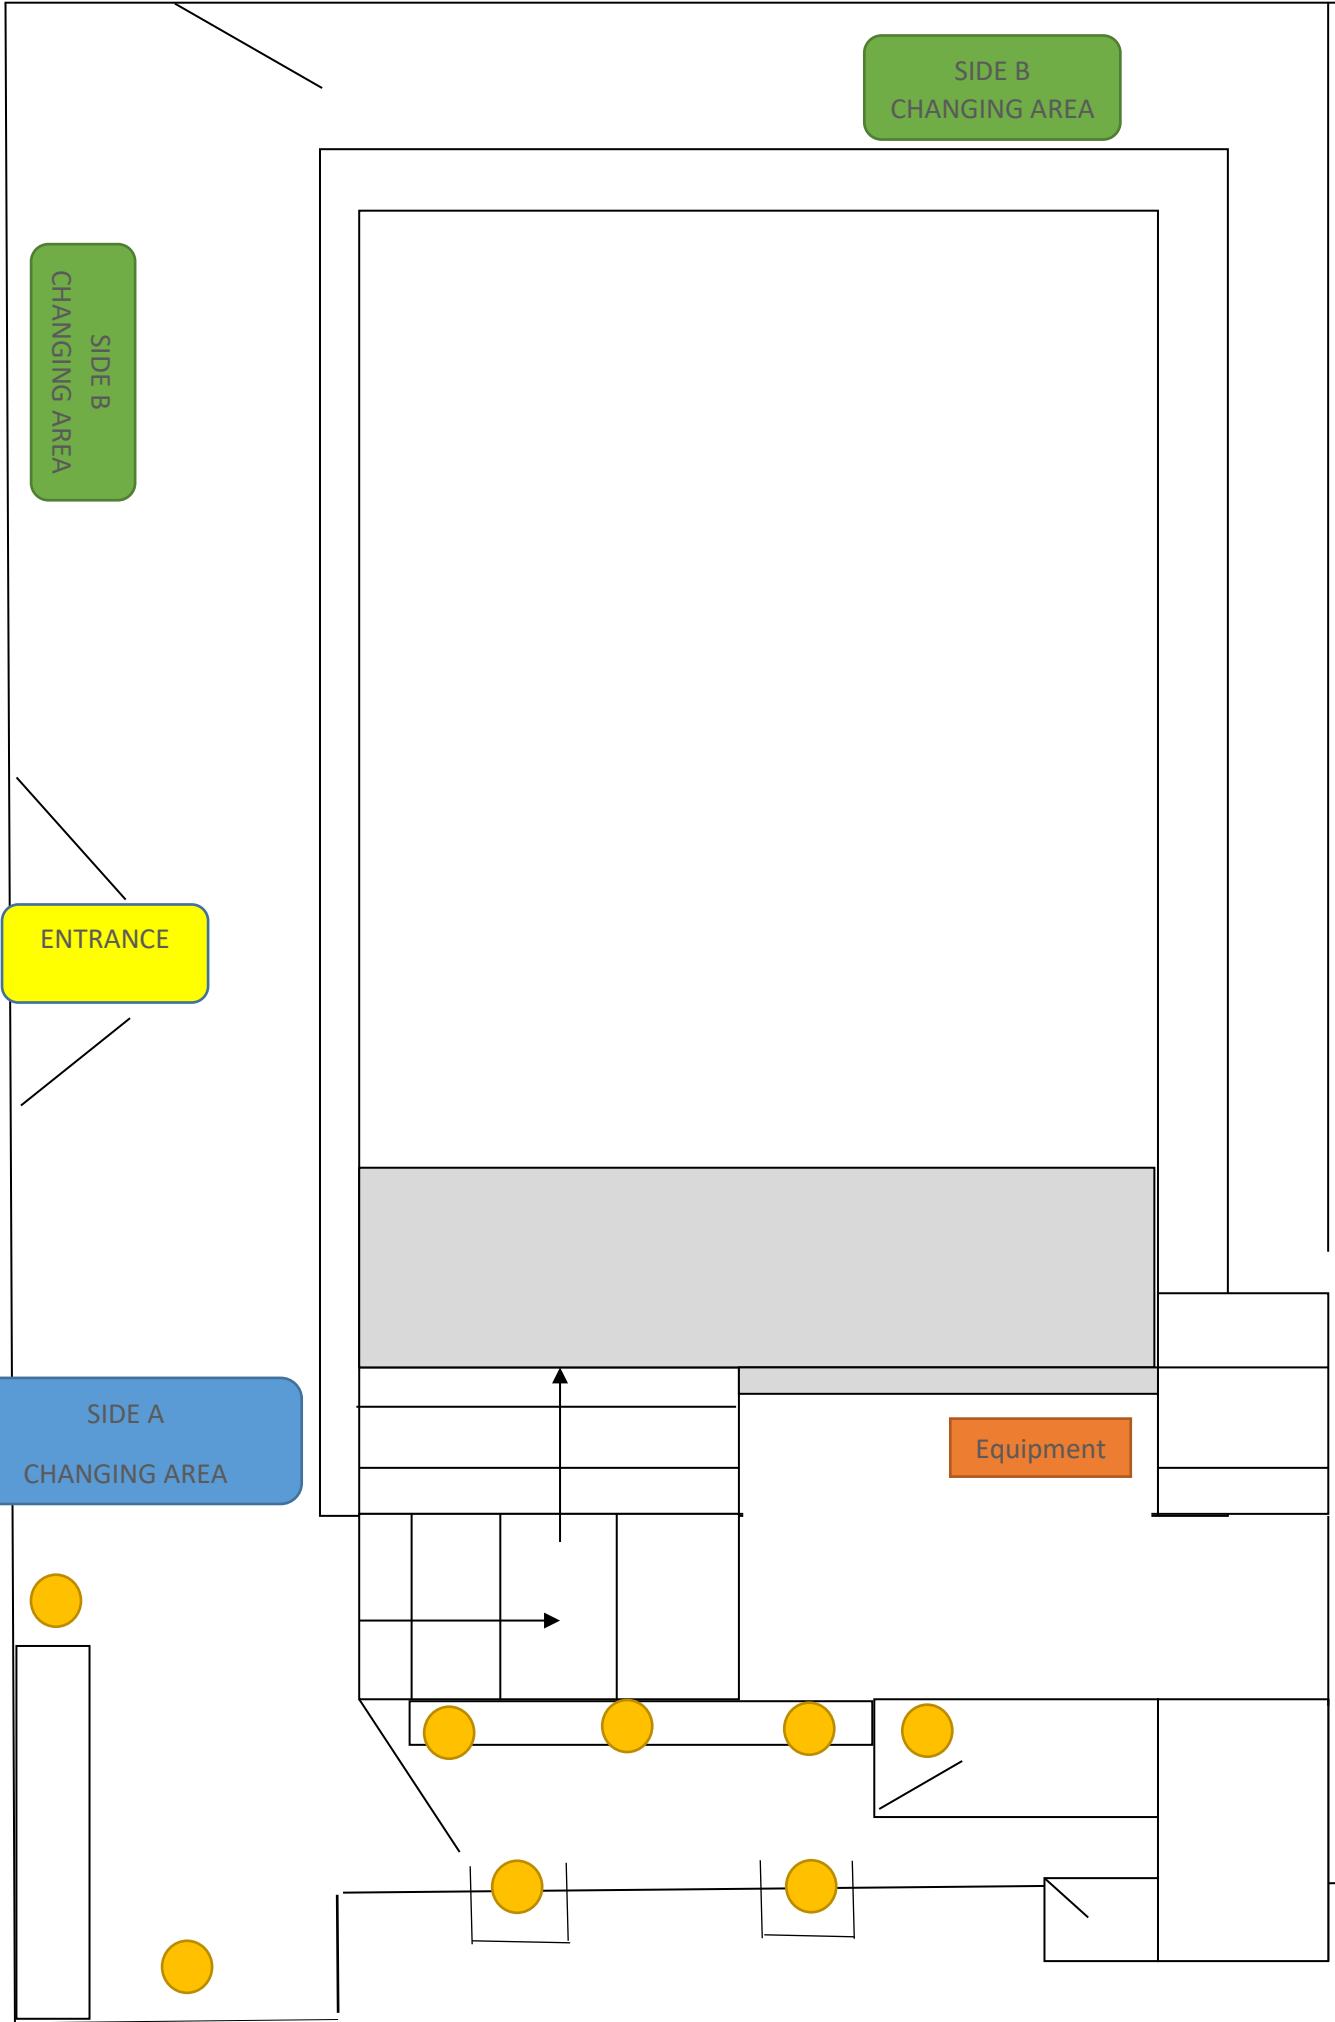

NO CUSTOMER ACCESS

SIDE B
CHANGING AREA

SIDE B
CHANGING AREA

ENTRANCE

SIDE A
CHANGING AREA

Equipment