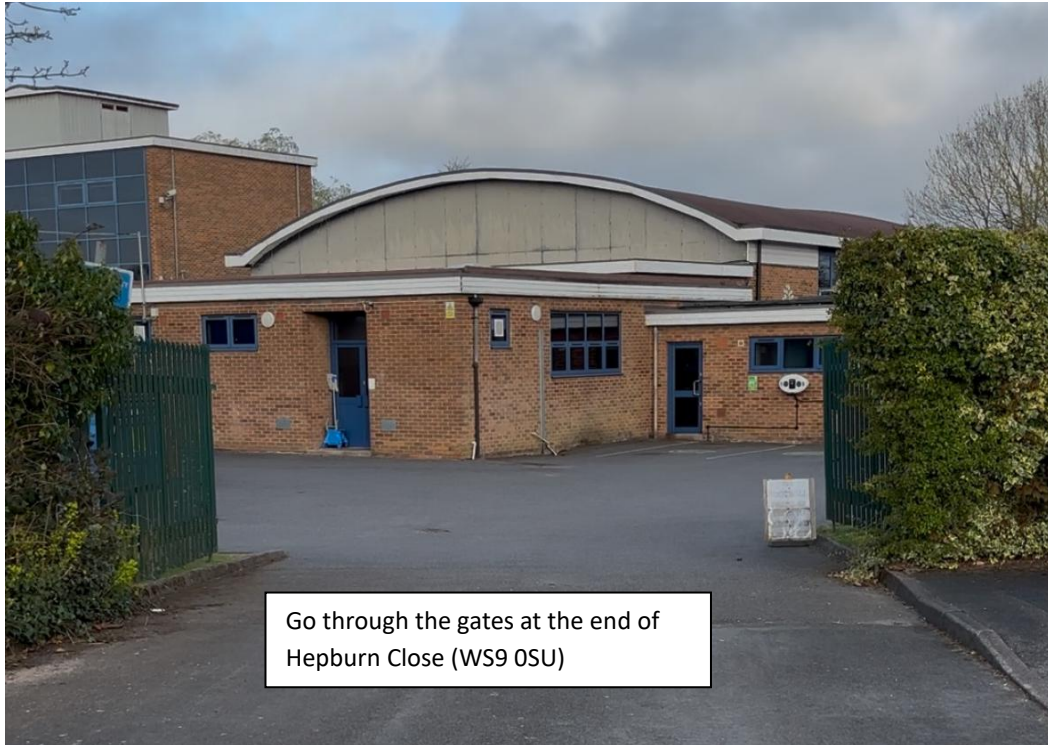

Weekend Classes

PUDDLE DUCKS ALDRIDGE DIRECTIONS FOR SWIMMING POOL

Go through the gates at the end of
Hepburn Close (WS9 0SU)

Park straight ahead

Or to the left/round the side of the building

Swimming pool entry, pass the gate

Pass the gate

Take the left path