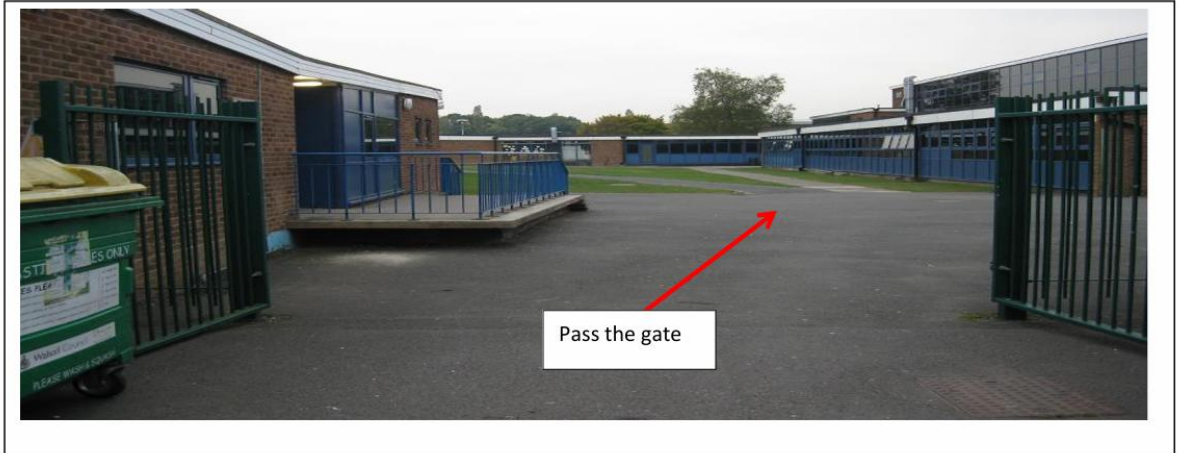

Weekend Classes

PUDDLE DUCKS ALDRIDGE DIRECTIONS FOR SWIMMING POOL

Go through the gates at the end of
Hepburn Close (WS9 0SU)

Park straight ahead

Or to the left/round the side of the building

Swimming pool entry, pass the gate

Pass the gate

Take the left path