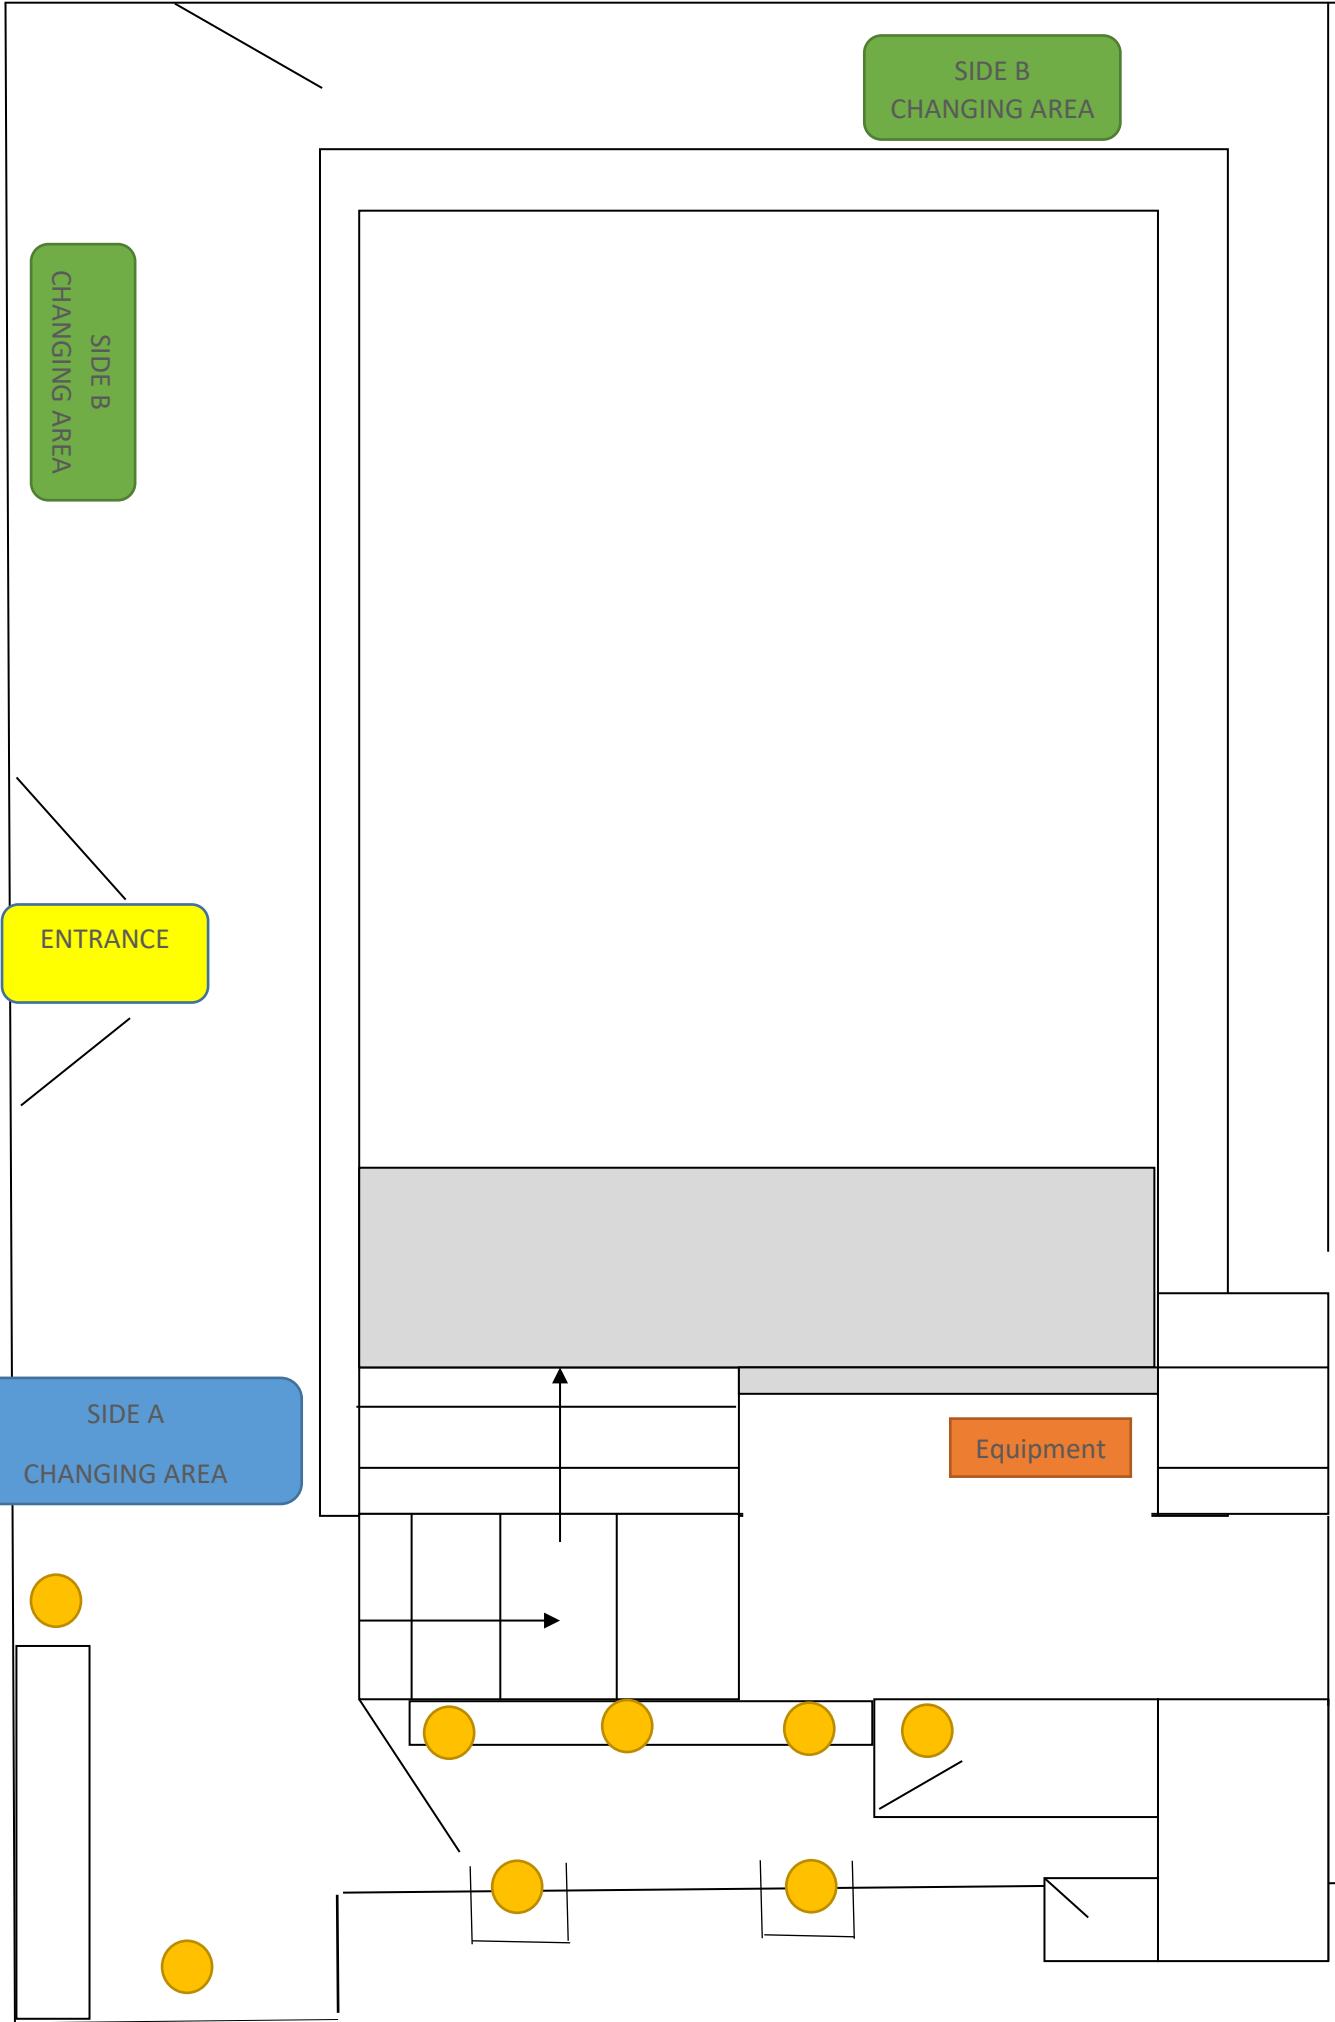

SIDE B
CHANGING AREA

SIDE B
CHANGING AREA

ENTRANCE

SIDE A
CHANGING AREA

Equipment

NO CUSTOMER ACCESS